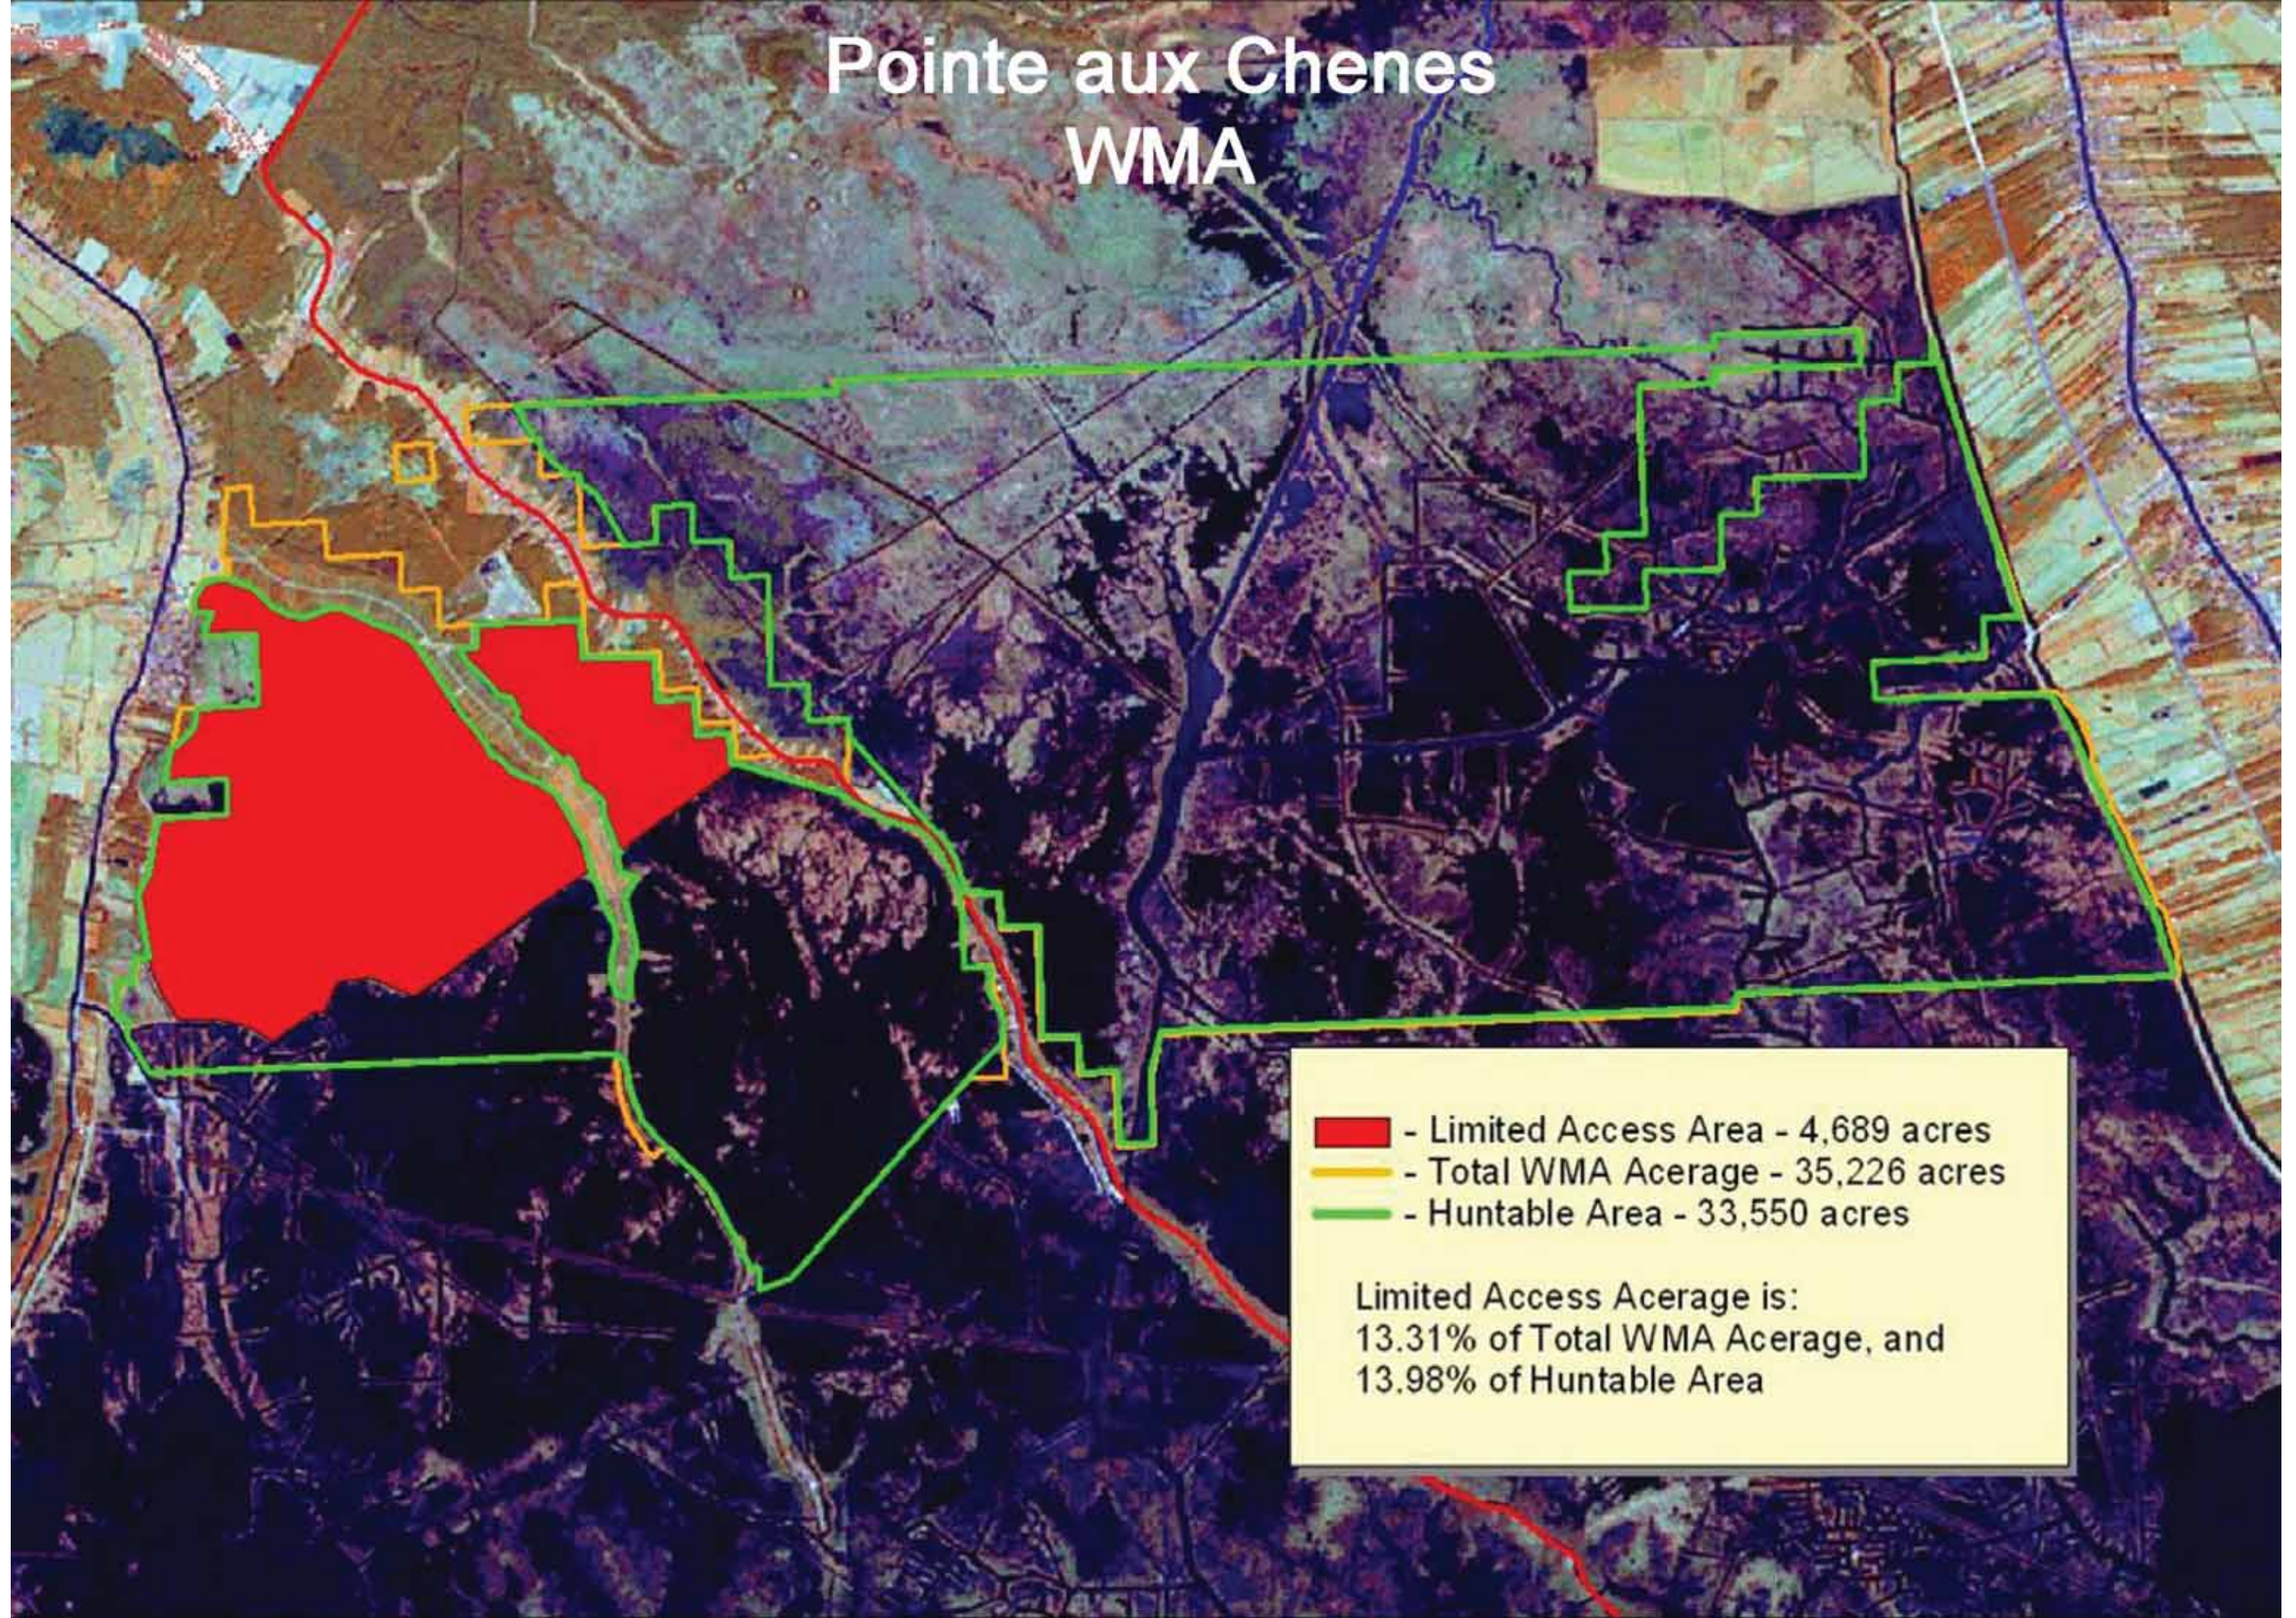

Pointe aux Chenes WMA

■ - Limited Access Area - 4,689 acres
■ - Total WMA Acreage - 35,226 acres
■ - Hunttable Area - 33,550 acres

Limited Access Acreage is:
13.31% of Total WMA Acreage, and
13.98% of Hunttable Area