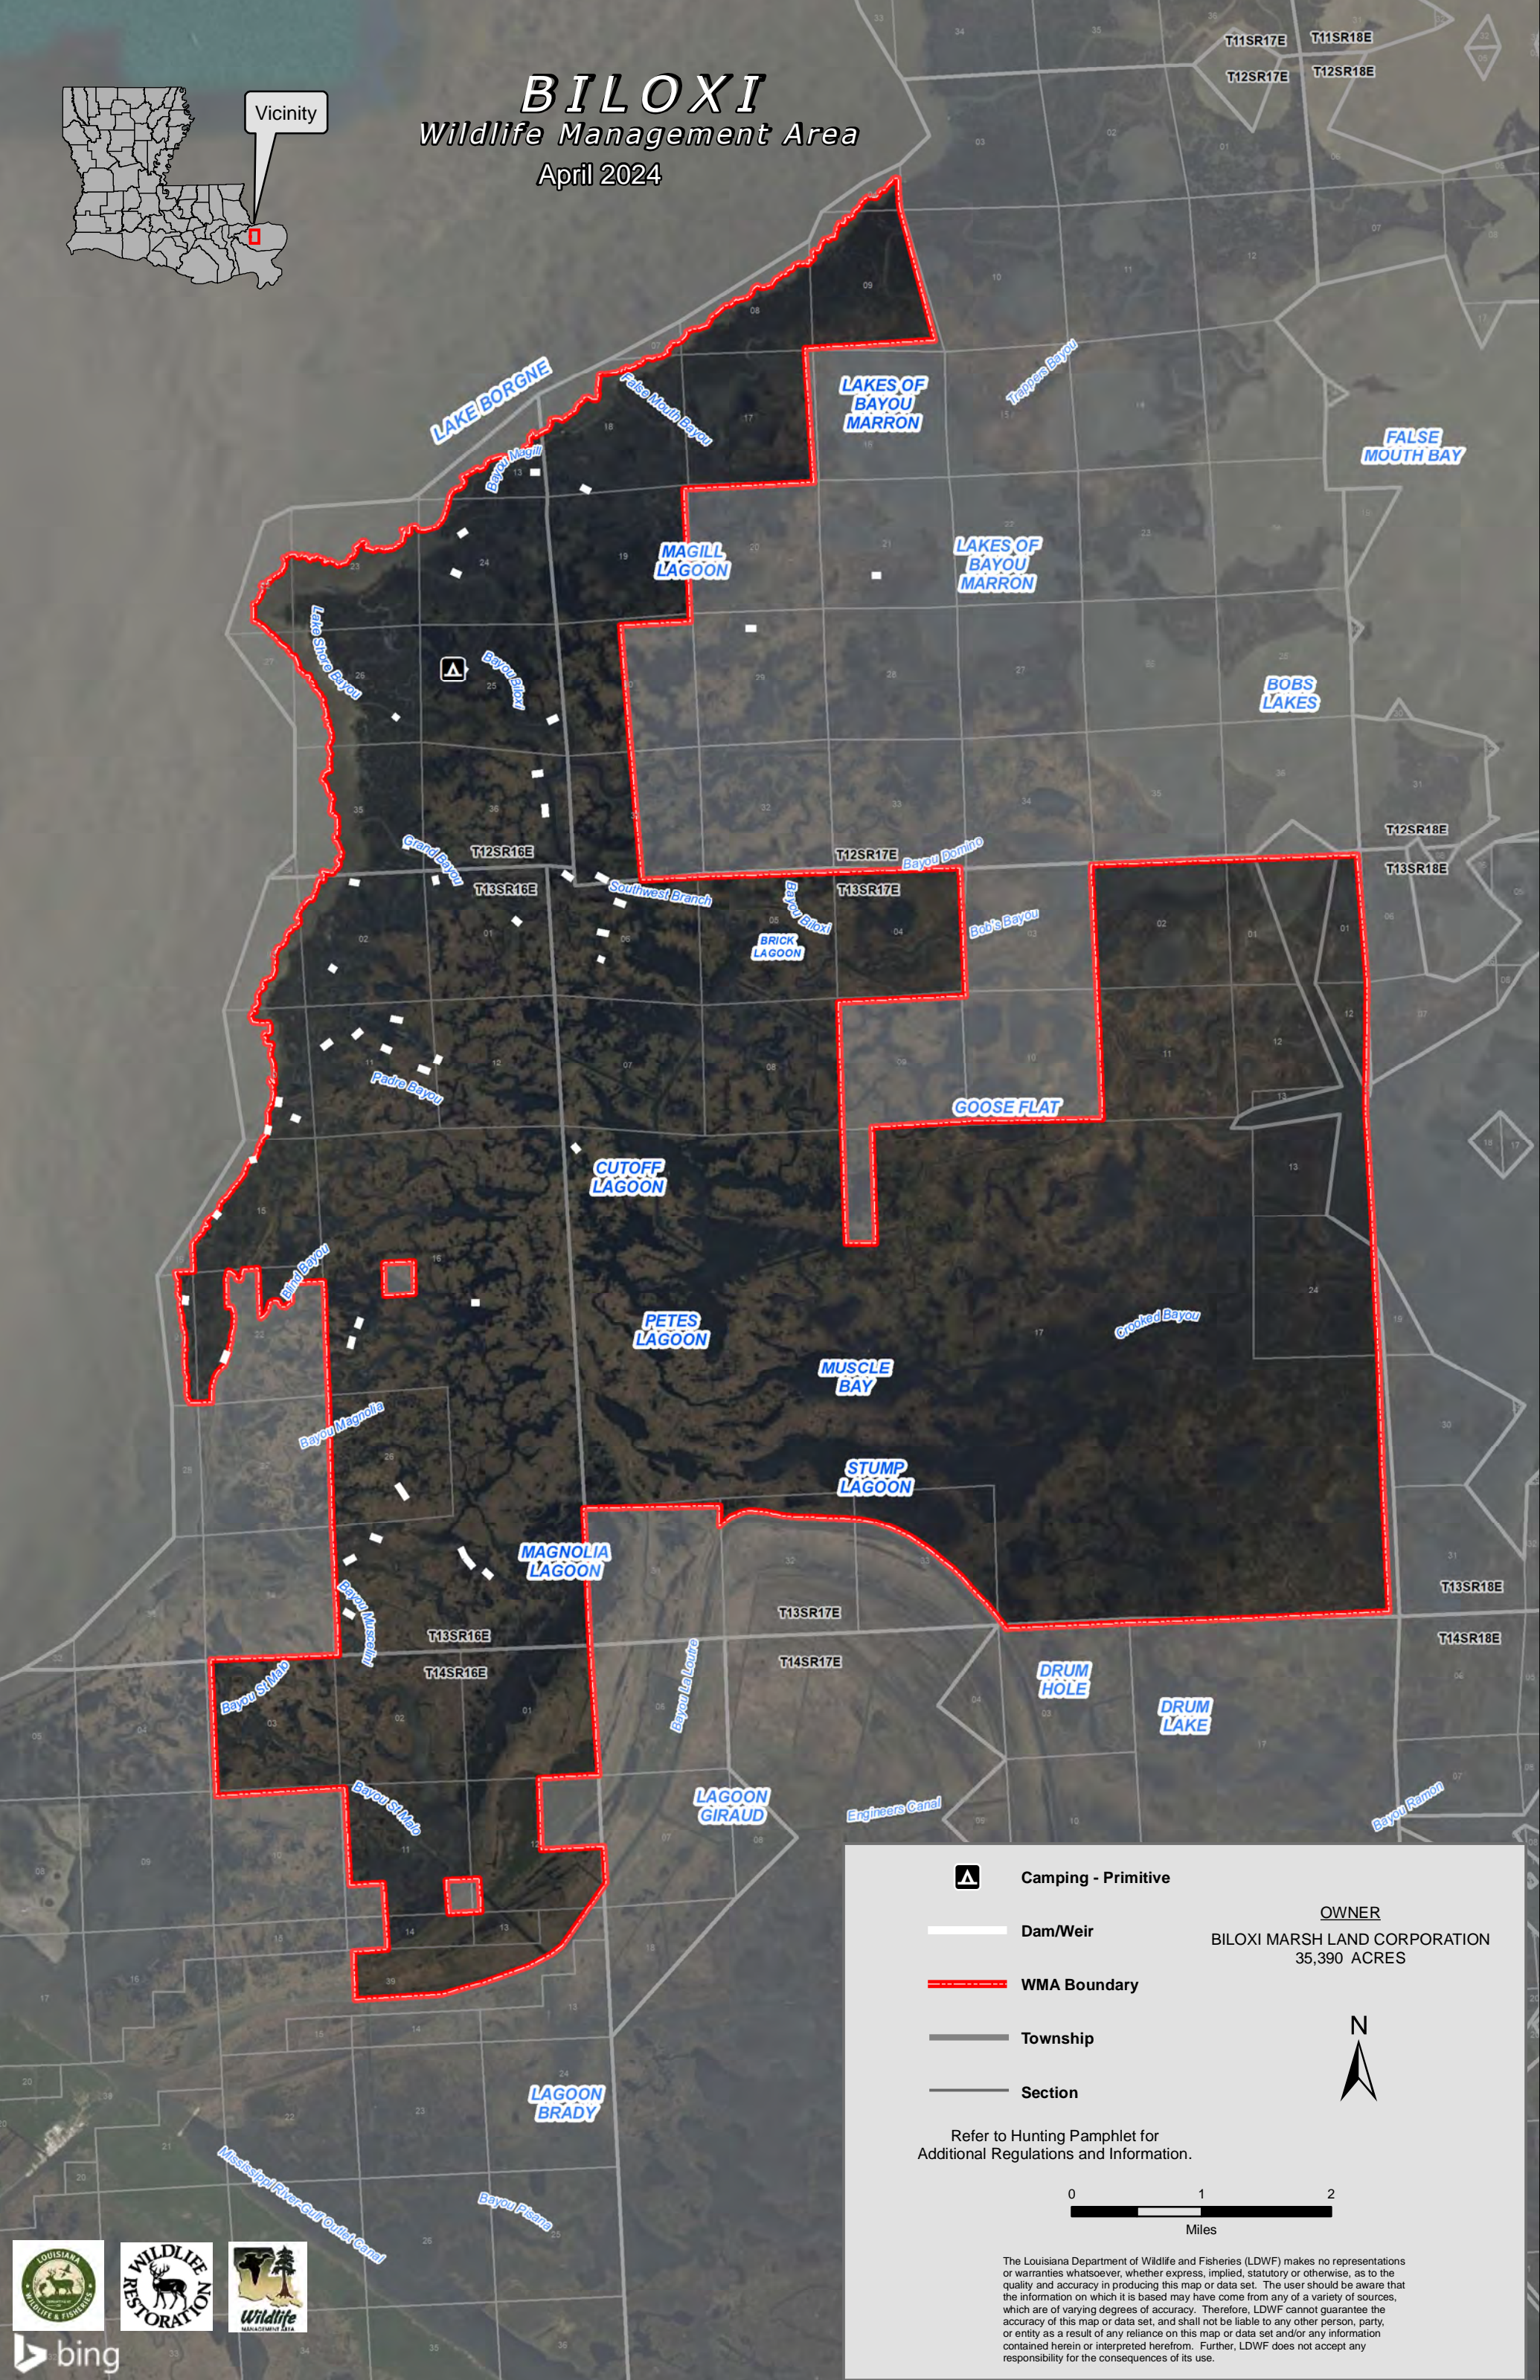

BILOXI

Wildlife Management Area

April 2024

OWNER
 BILOXI MARSH LAND CORPORATION
 35,390 ACRES

Legend:

- Camping - Primitive
- Dam/Weir
- WMA Boundary
- Township
- Section

Refer to Hunting Pamphlet for Additional Regulations and Information.

0 1 2
Miles

The Louisiana Department of Wildlife and Fisheries (LDWF) makes no representations or warranties whatsoever, whether express, implied, statutory or otherwise, as to the quality and accuracy in producing this map or data set. The user should be aware that the information on which it is based may have come from any of a variety of sources, which are of varying degrees of accuracy. Therefore, LDWF cannot guarantee the accuracy of this map or data set, and shall not be liable to any other person, party, or entity as a result of any reliance on this map or data set and/or any information contained herein or interpreted herefrom. Further, LDWF does not accept any responsibility for the consequences of its use.